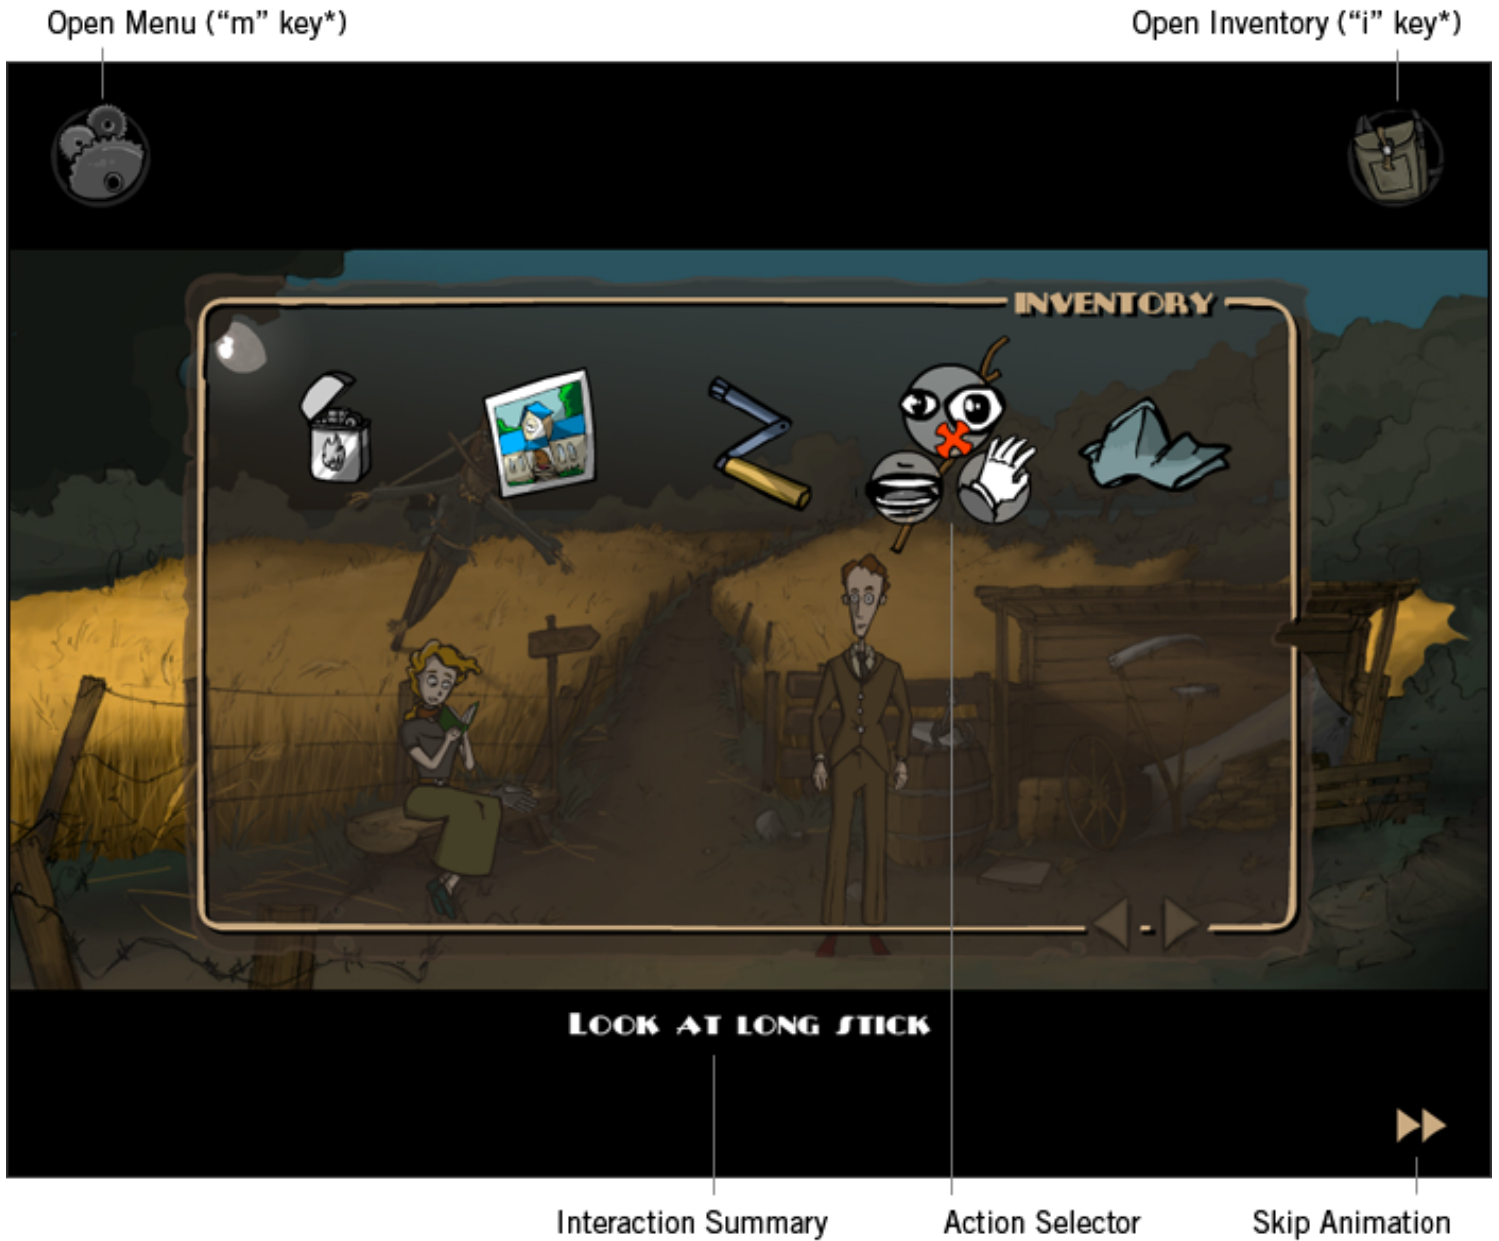

HOW TO PLAY

- **CLICK AND HOLD** on a room object or inventory item to interact with it.
- **CLICK** on an inventory item to select it, then click to use that item with objects in the world.
- **DOUBLE-CLICK** to clear an inventory item selection.